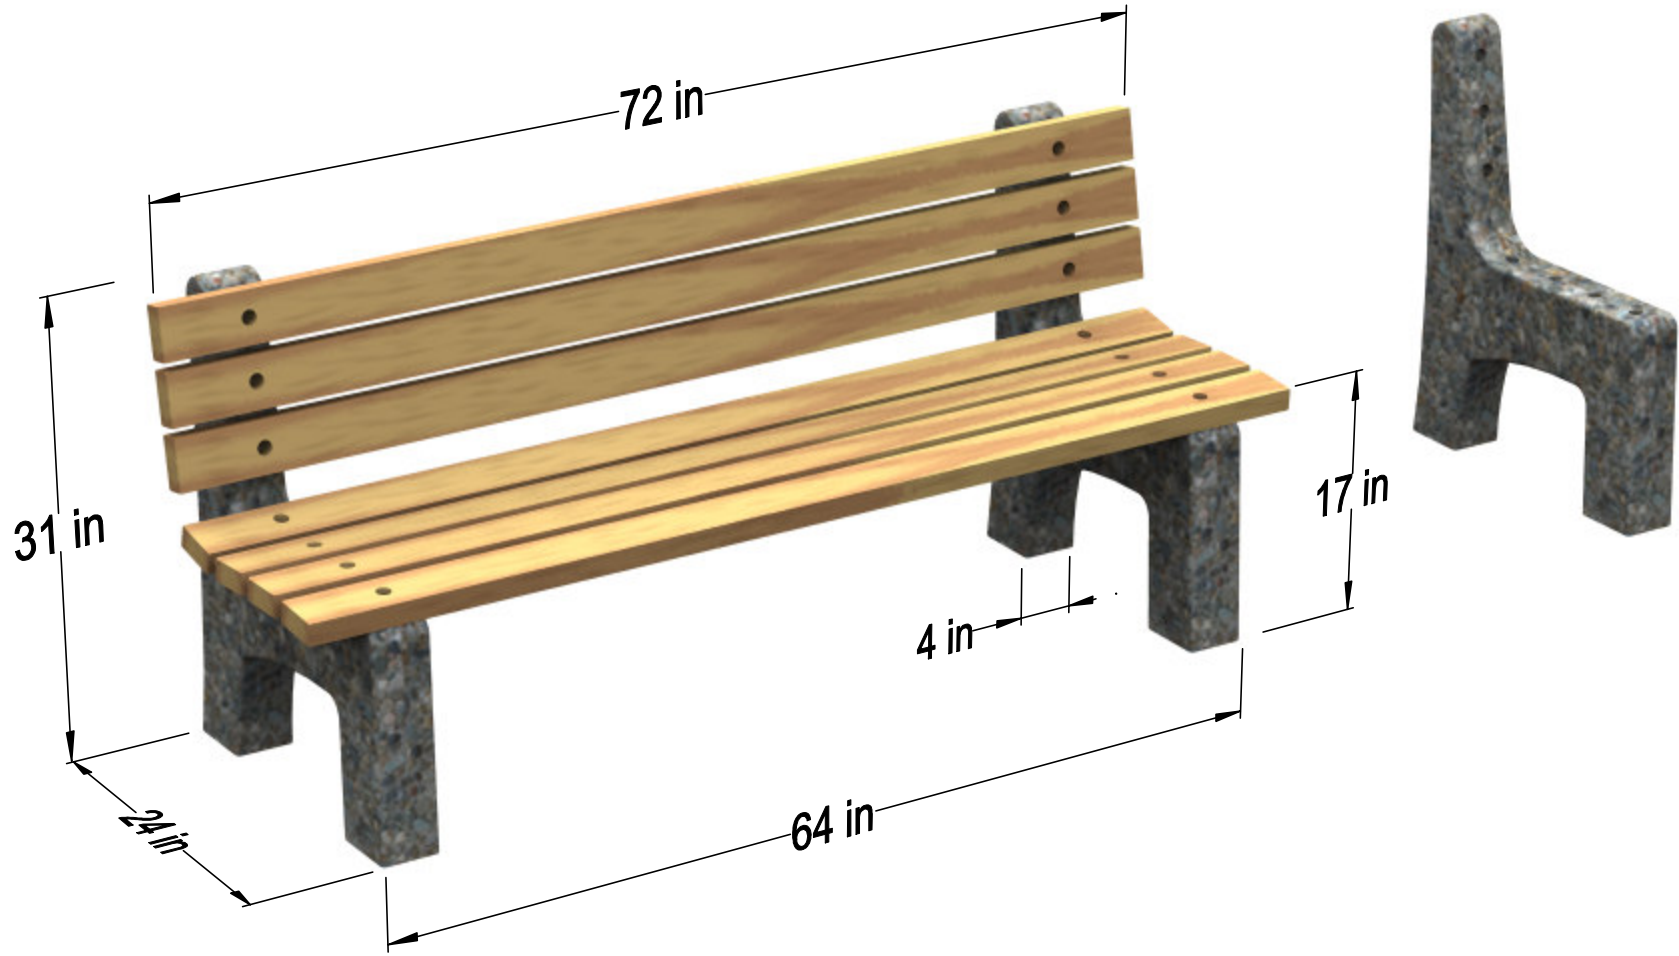

NEW PARK BENCH

DRAWN: RAB

FEB 14/2009

NOT TO SCALE

601 Patterson West
Cranbrook, B.C.
PO BOX 491 VIC 4J6
Phone 250-426-8162
Fax 250-489-4013
email: info@trikonprecast.com
www.trikonprecast.com

PARK BENCH

NOT TO SCALE