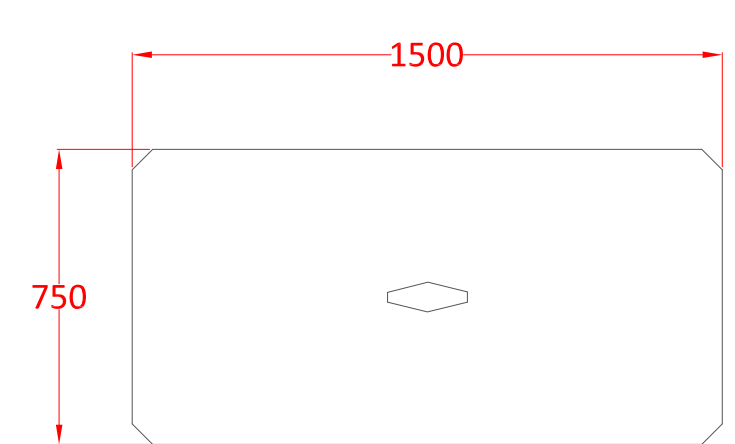

(Flat Top or Standard with Knobs)