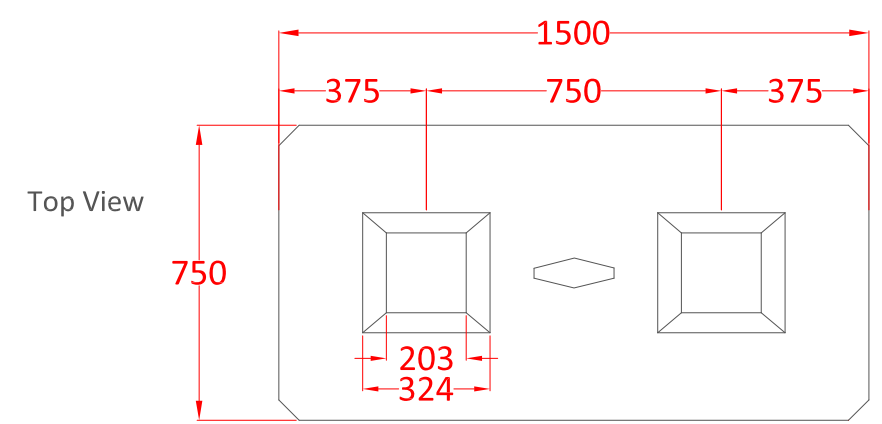

1500mm x 750mm x 750mm
Precast Interlocking Block

(Flat Top or Standard with Knobs)

750mm x 750mm x 750mm
Precast Interlocking Half Block

(Flat Top or Standard with Knob)

1500mm x 750mm x 375mm
Precast Interlocking Half Height Block