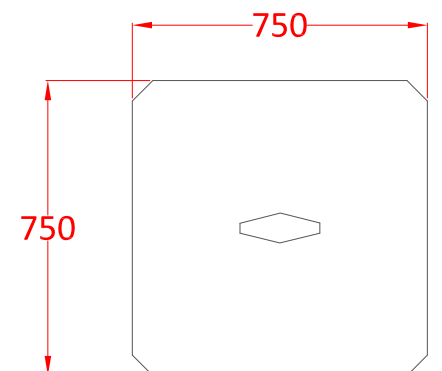

1500mm x 750mm x 750mm
Precast Interlocking Block

(Flat Top or Standard with Knobs)

750mm x 750mm x 750mm
Precast Interlocking Half Block

(Flat Top or Standard with Knob)

1500mm x 750mm x 375mm
Precast Interlocking Half Height Block