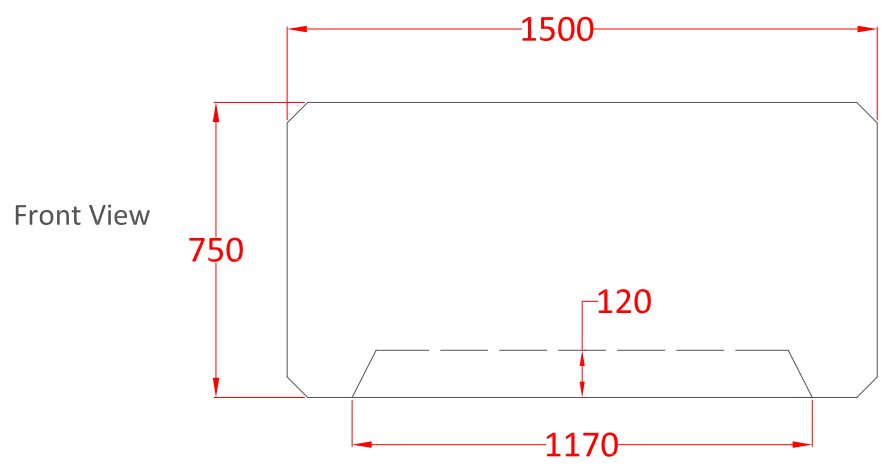

1500mm x 750mm x 750mm
Precast Interlocking Block

(Flat Top or Standard with Knobs)

750mm x 750mm x 750mm
Precast Interlocking Half Block

(Flat Top or Standard with Knob)

1500mm x 750mm x 375mm
Precast Interlocking Half Height Block