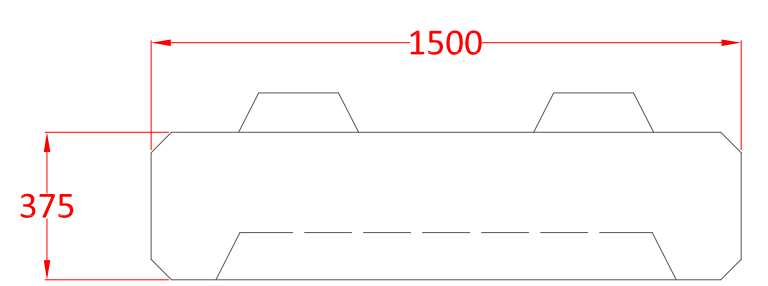

(Flat Top or Standard with Knobs)