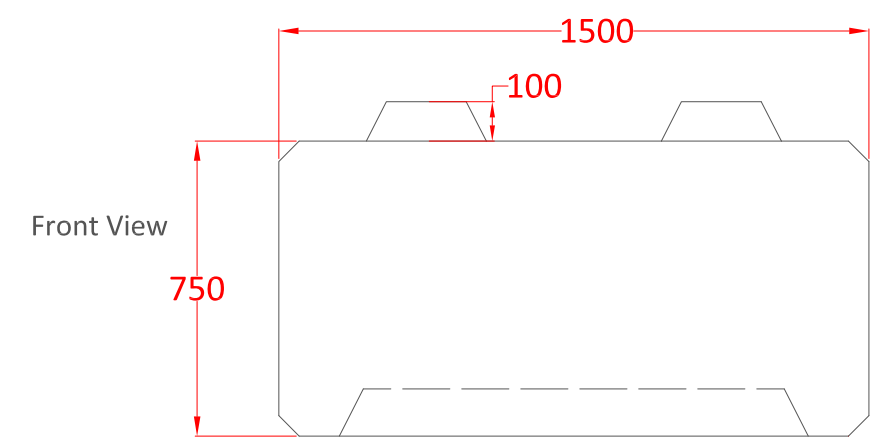

1500mm x 750mm x 750mm
Precast Interlocking Block

(Flat Top or Standard with Knobs)

750mm x 750mm x 750mm
Precast Interlocking Half Block

(Flat Top or Standard with Knob)

1500mm x 750mm x 375mm
Precast Interlocking Half Height Block