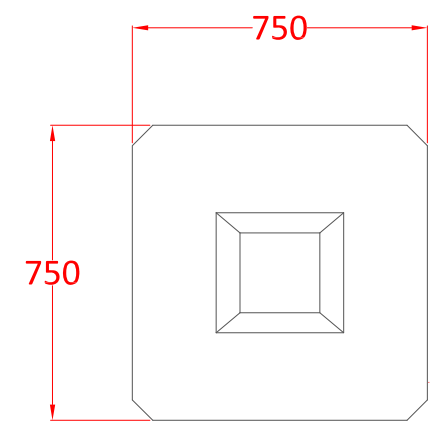

1500mm x 750mm x 750mm
Precast Interlocking Block

(Flat Top or Standard with Knobs)

750mm x 750mm x 750mm
Precast Interlocking Half Block

(Flat Top or Standard with Knob)

1500mm x 750mm x 375mm
Precast Interlocking Half Height Block