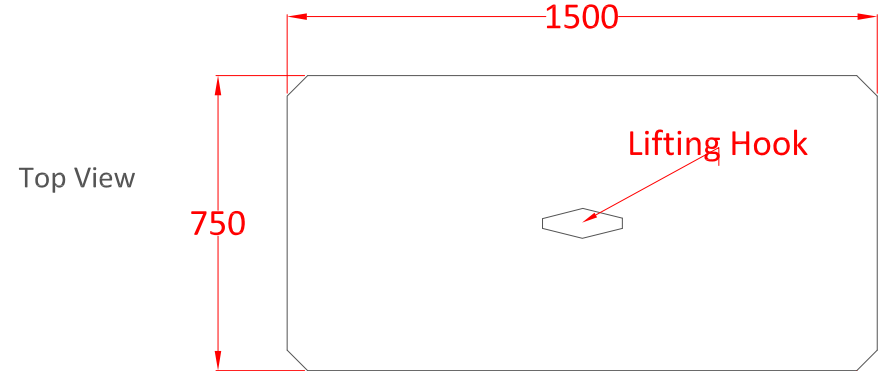

1500mm x 750mm x 750mm
Precast Interlocking Block

(Flat Top or Standard with Knobs)

750mm x 750mm x 750mm
Precast Interlocking Half Block

(Flat Top or Standard with Knob)

1500mm x 750mm x 375mm
Precast Interlocking Half Height Block