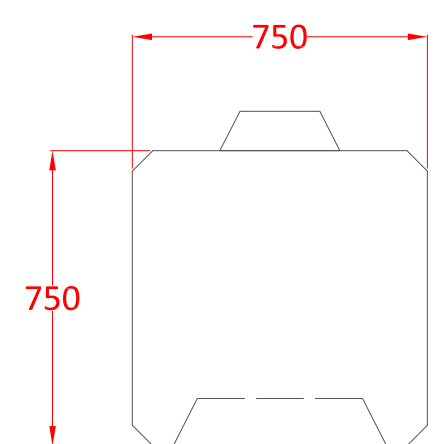

1500mm x 750mm x 750mm
Precast Interlocking Block

(Flat Top or Standard with Knobs)

750mm x 750mm x 750mm
Precast Interlocking Half Block

(Flat Top or Standard with Knob)

1500mm x 750mm x 375mm
Precast Interlocking Half Height Block