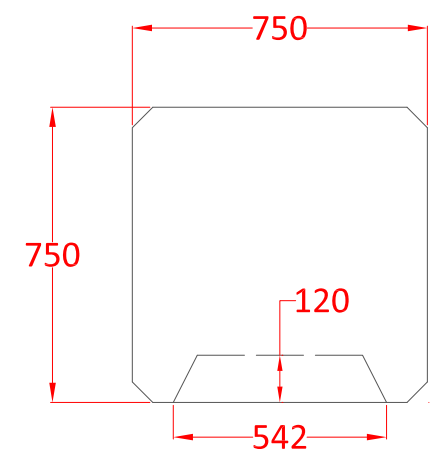

1500mm x 750mm x 750mm
Precast Interlocking Block

(Flat Top or Standard with Knobs)

750mm x 750mm x 750mm
Precast Interlocking Half Block

(Flat Top or Standard with Knob)

1500mm x 750mm x 375mm
Precast Interlocking Half Height Block