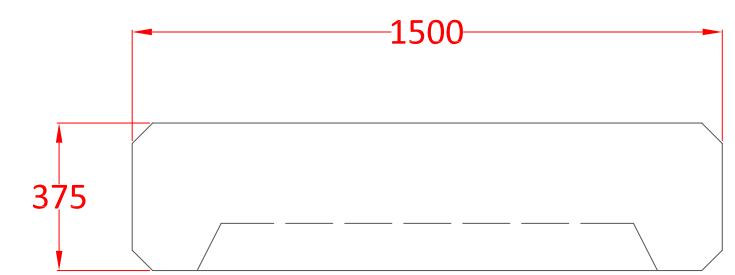

(Flat Top or Standard with Knobs)