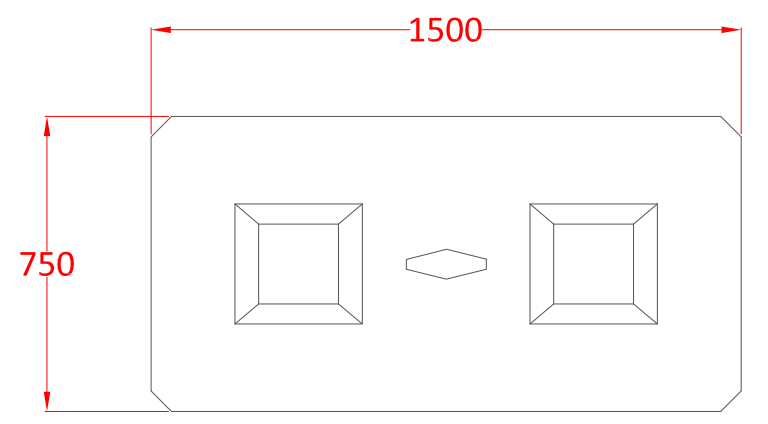

(Flat Top or Standard with Knobs)