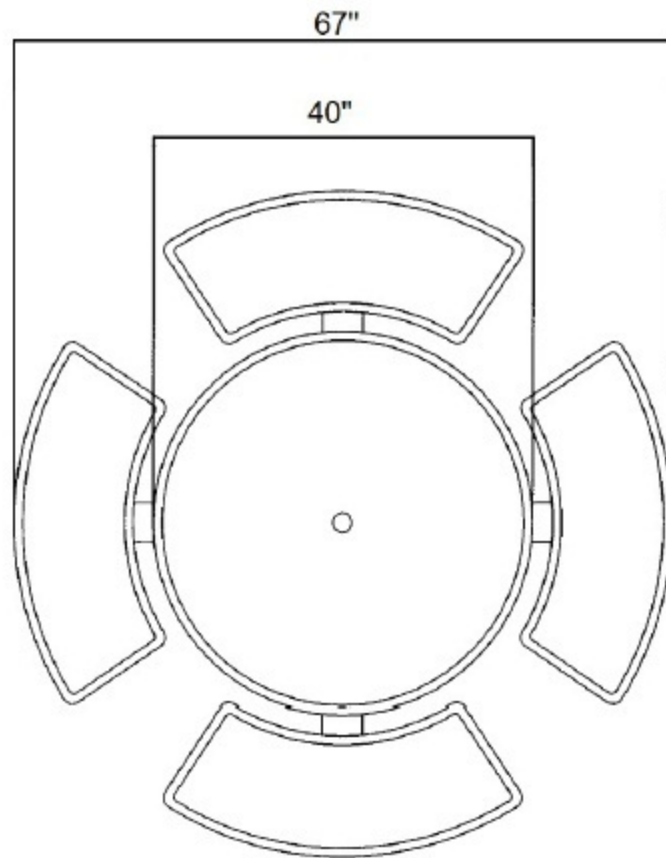

Table available with a terrazzo finish or with a plain concrete finish