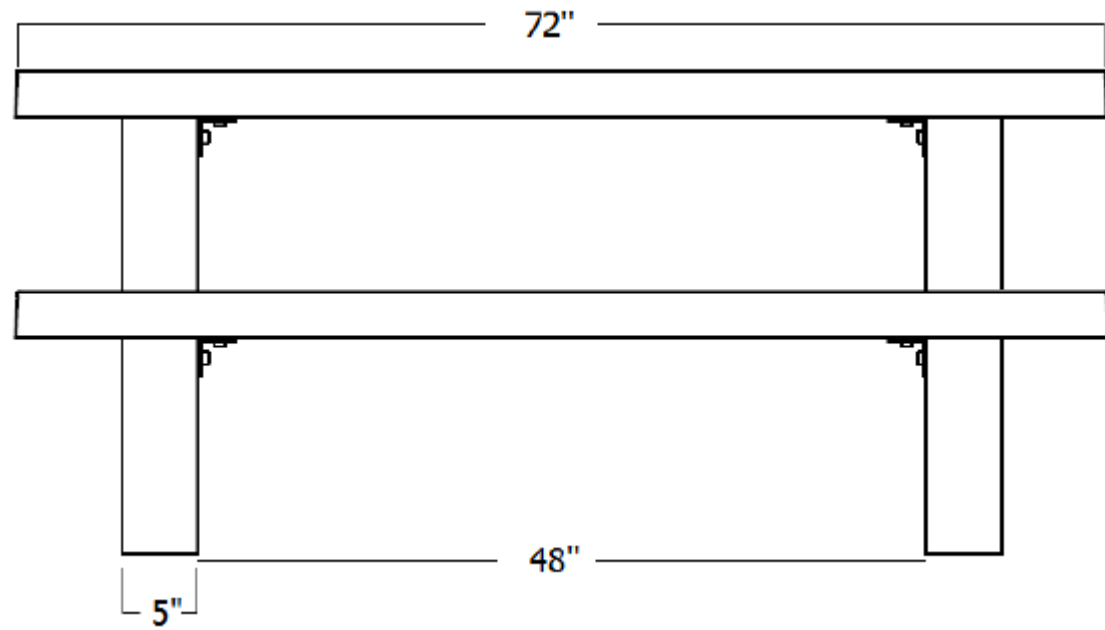

Side View - Wheelchair Accessible

Side View - Regular Table

End View

*Not to scale

Table available with a terrazzo finish or with a plain concrete finish

Notes:

Table Top: 40" x 2 1/4" thick
Curved Seats: 40" x 10 1/4" x 2" thick

Weight: 1100 lbs.
Material: Reinforced Concrete
Reinforcing: 1/4" Steel Rebar

Terrazzo Finish

Plain Concrete

Note:

Plain Concrete finish comes with exposed legs only, not the sides of the seat/top as shown.