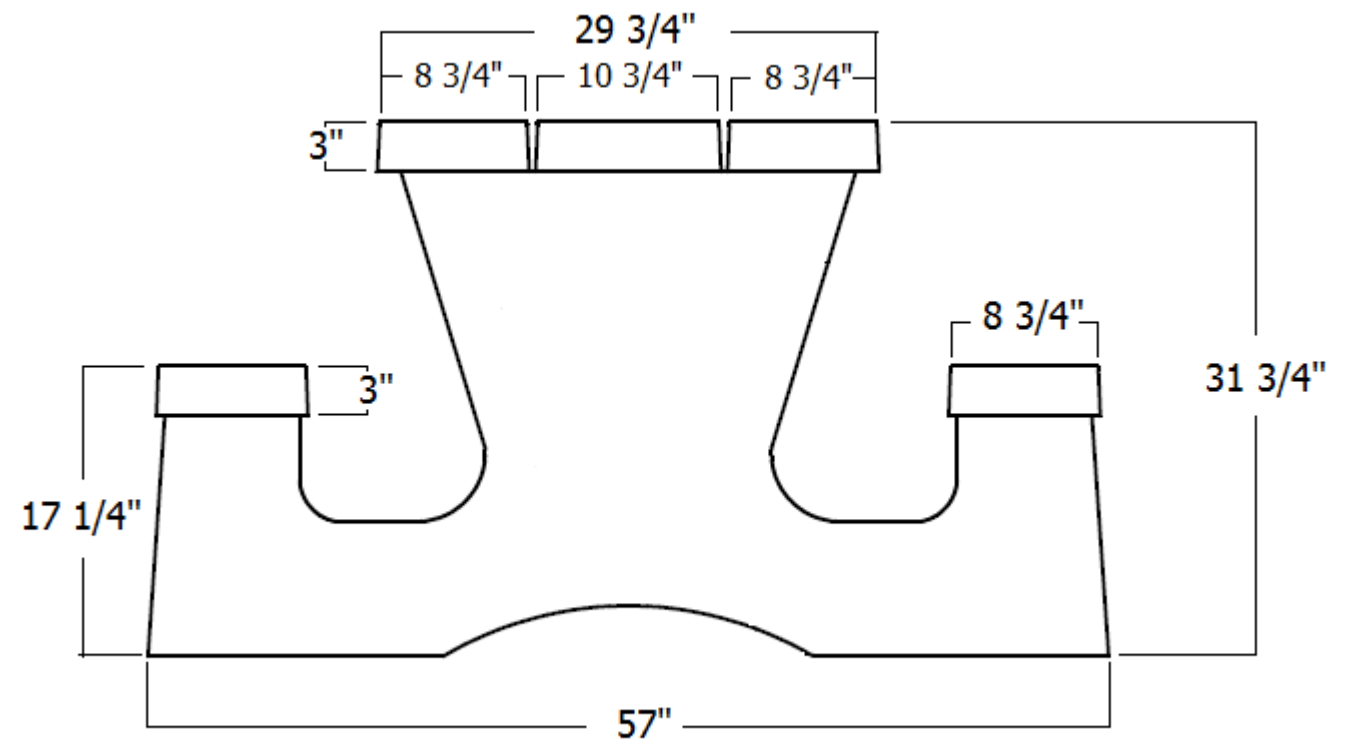

Side View - Wheelchair Accessible

Side View - Regular Table

End View

*Not to scale

Table available with a terrazzo finish or with a plain concrete finish

Notes:

Table Top: 40" x 2 1/4" thick
Curved Seats: 40" x 10 1/4" x 2" thick

Weight: 1100 lbs.
Material: Reinforced Concrete
Reinforcing: 1/4" Steel Rebar

Terrazzo Finish

Plain Concrete

Note:

Plain Concrete finish comes with exposed legs only, not the sides of the seat/top as shown.