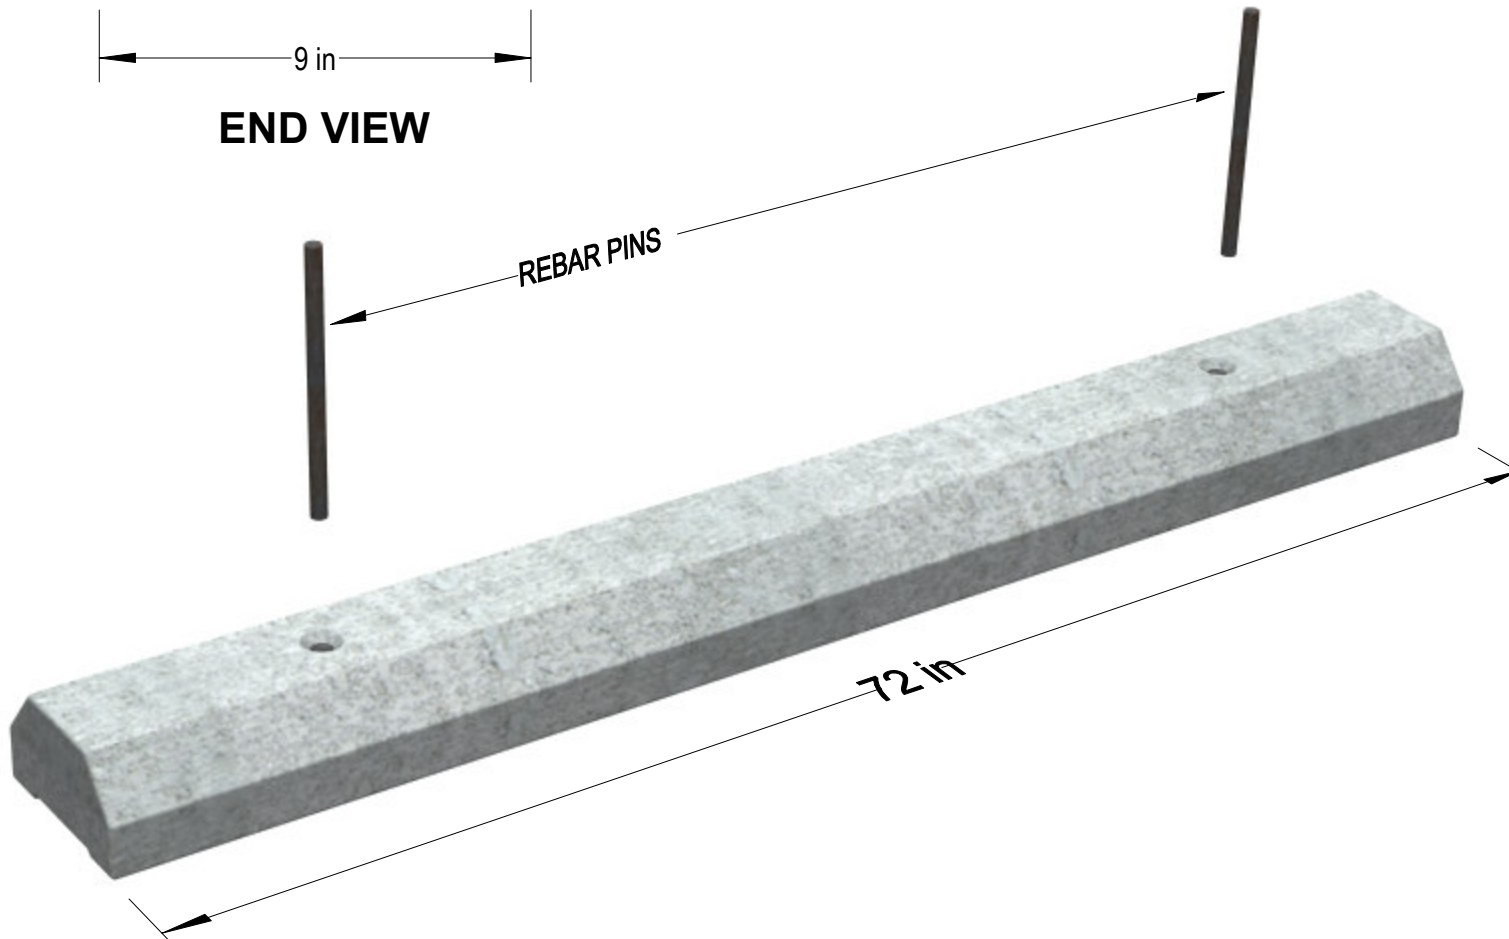

**END VIEW**

APPROXIMATE WEIGHT: 230 LBS / 104KG

601 Patterson West  
 Cranbrook, B.C.  
 PO BOX 491 V1C 4J6  
 Phone 250-426-8162  
 Fax 250-489-4013  
 email: info@trikonprecast.com  
 www.trikonprecast.com

**6 FT PARKING CURB**

NOT TO SCALE

FEB 18 / 2009

DRAWN: RAB